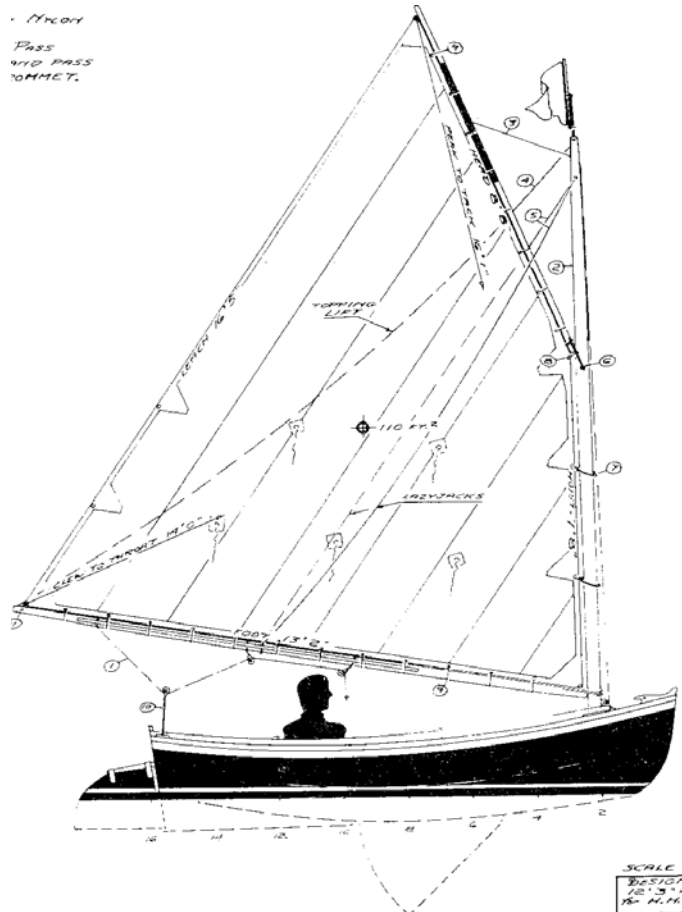

PALMA MARITIME S.L.

MALLORCA

YACHT CHARTER & MANAGEMENT

Bobcat (2000)

€ 3.300,= (VAT paid)

Length: 3.70m (12' 3"ft)
Beam: 1.80 m (6'.0 ft)
Draft: sword up 20cm down 85cm
Material: epoxy coated 9mm iroko multiplex
Mast, boom, gaff : Oregon pine

Sail & Rig

Mainsail (gaff rigged) 9,9 m2, with 1 reefing option.
Mast, boom, gaff : oregon pine

Extra's:

Road trailer with winch and lights

Comments:

Classic cat rigged dinghy, built new in 2000.
Very stable little boat, suitable for 1 or 2 people.
Due to special rudder design and pin swivelling mid-sword, any place can be reach or beached.
Good sailing qualities.

Location

Mallorca

CHARTER - BROKERAGE - MANAGEMENT

These details are given in good faith, but accuracy cannot be guaranteed.
Palma Maritime Sailing Yachts S.L. - Mallorca – España office@palma-maritime.com +34 971 736 540